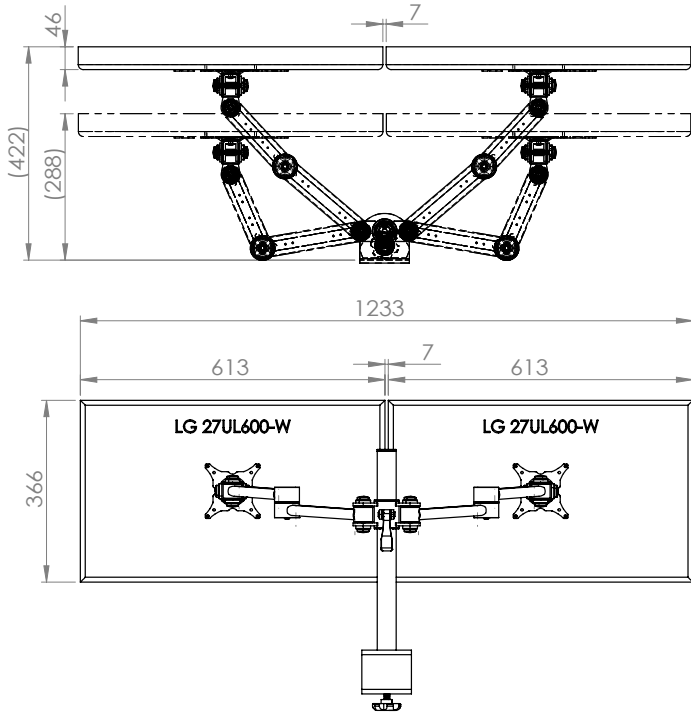

Stream dual beam 2 screen – baby-c clamp

Product Specification

Product code	STREAMCOMB12B - Black
Weight capacity	20kg per arm
Max screen size	30"
Max forward extension	440mm, 860mm apart
VESA	75mm & 100mm VESA compliant
Movement	Height adjustment, tilt, swivel, rotation and reach
Height adjustment	Max height adjustment 300mm
Tilt	85 degrees up / 85 degrees down (170 degrees total)

Additional Information

Dual beam manual height adjustable arms with baby-c clamp

Suitable for 25mm thick desk tops

Colour options available:

Silver – STREAMCOMB12 - RAL code 9006

White – STREAMCOMB12W - RAL code 9010

Black – STREAMCOMB12B - RAL code 9005

Ergo
01235 773373
www.ergold.co.uk
sales@ergold.co.uk

Monitor Size Movement

27" Screen

a. Having a partition/obstacle behind the monitor arm

b. no partition/obstacle behind the monitor arm

30" Screen

a. Having a partition/obstacle behind the monitor arm

b. no partition/obstacle behind the monitor arm