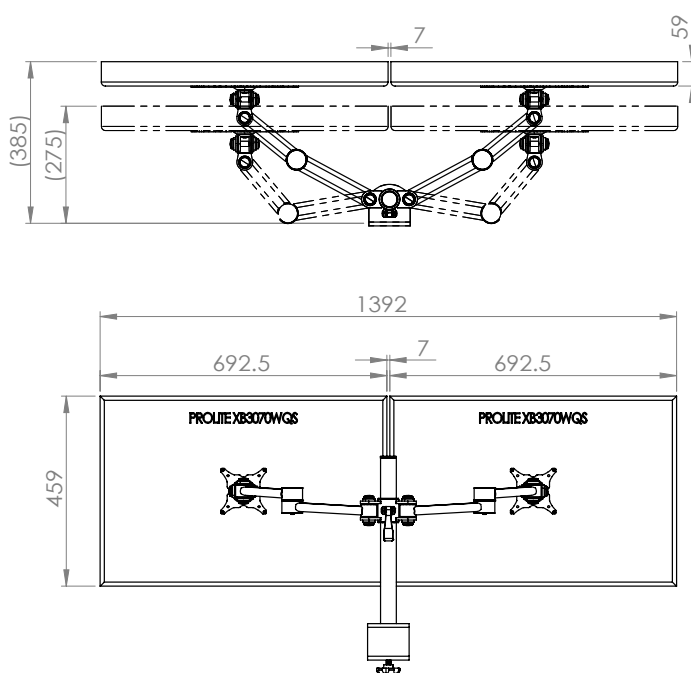

Stream dual beam 2 screen – baby-c clamp

Product Specification

Product code	STREAMCOMB12B - Black
Weight capacity	20kg per arm
Max screen size	30"
Max forward extension	440mm, 860mm apart
VESA	75mm & 100mm VESA compliant
Movement	Height adjustment, tilt, swivel, rotation and reach
Height adjustment	Max height adjustment 300mm
Tilt	85 degrees up / 85 degrees down (170 degrees total)

Additional Information

Dual beam manual height adjustable arms with baby-c clamp

Suitable for 25mm thick desk tops

Colour options available:

Silver – STREAMCOMB12 - RAL code 9006

White – STREAMCOMB12W - RAL code 9010

Black – STREAMCOMB12B - RAL code 9005

Ergo
01235 773373
www.ergold.co.uk
sales@ergold.co.uk

Monitor Size Movement

27" Screen

a. Having a partition/obstacle behind the monitor arm

b. no partition/obstacle behind the monitor arm

30" Screen

a. Having a partition/obstacle behind the monitor arm

b. no partition/obstacle behind the monitor arm