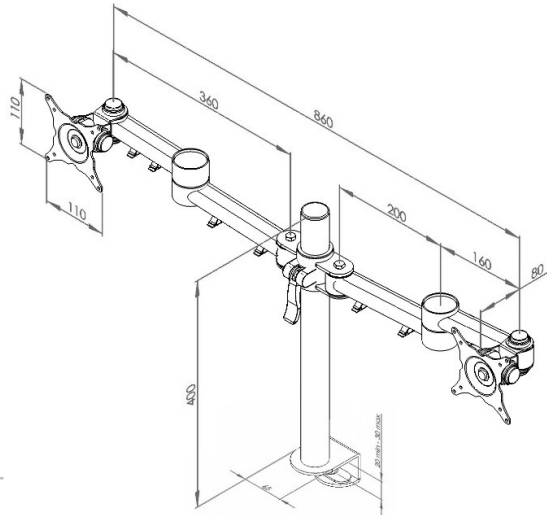

Stream dual beam 2 screen – baby-c clamp

Product Specification

Product code	STREAMCOMB12B - Black
Weight capacity	20kg per arm
Max screen size	30"
Max forward extension	440mm, 860mm apart
VESA	75mm & 100mm VESA compliant
Movement	Height adjustment, tilt, swivel, rotation and reach
Height adjustment	Max height adjustment 300mm
Tilt	85 degrees up / 85 degrees down (170 degrees total)

Additional Information

Dual beam manual height adjustable arms with baby-c clamp

Suitable for 25mm thick desk tops

Colour options available:

Silver – STREAMCOMB12 - RAL code 9006

White – STREAMCOMB12W - RAL code 9010

Black – STREAMCOMB12B - RAL code 9005

Ergo
01235 773373
www.ergold.co.uk
sales@ergold.co.uk

Monitor Size Movement

27" Screen

a. Having a partition/obstacle behind the monitor arm

b. no partition/obstacle behind the monitor arm

30" Screen

a. Having a partition/obstacle behind the monitor arm

b. no partition/obstacle behind the monitor arm