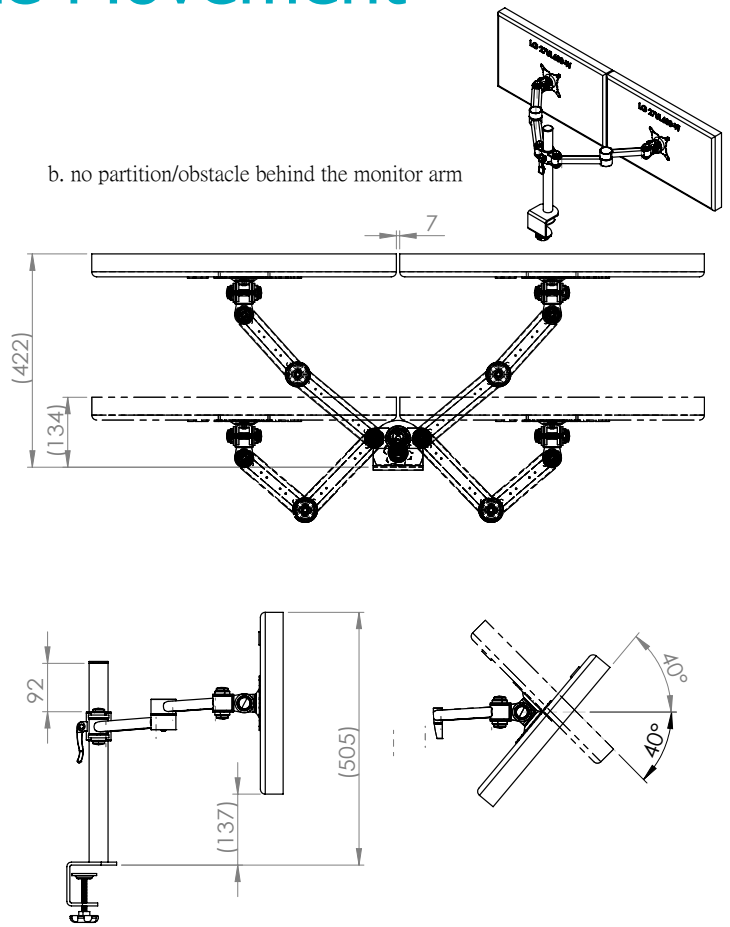

Stream dual beam 2 screen – baby-c clamp

Product Specification

Product code	STREAMCOMB12B - Black
Weight capacity	20kg per arm
Max screen size	30"
Max forward extension	440mm, 860mm apart
VESA	75mm & 100mm VESA compliant
Movement	Height adjustment, tilt, swivel, rotation and reach
Height adjustment	Max height adjustment 300mm
Tilt	85 degrees up / 85 degrees down (170 degrees total)

Additional Information

Dual beam manual height adjustable arms with baby-c clamp

Suitable for 25mm thick desk tops

Colour options available:

Silver – STREAMCOMB12 - RAL code 9006

White – STREAMCOMB12W - RAL code 9010

Black – STREAMCOMB12B - RAL code 9005

Ergo
01235 773373
www.ergold.co.uk
sales@ergold.co.uk

Monitor Size Movement

27" Screen

a. Having a partition/obstacle behind the monitor arm

b. no partition/obstacle behind the monitor arm

30" Screen

a. Having a partition/obstacle behind the monitor arm

b. no partition/obstacle behind the monitor arm